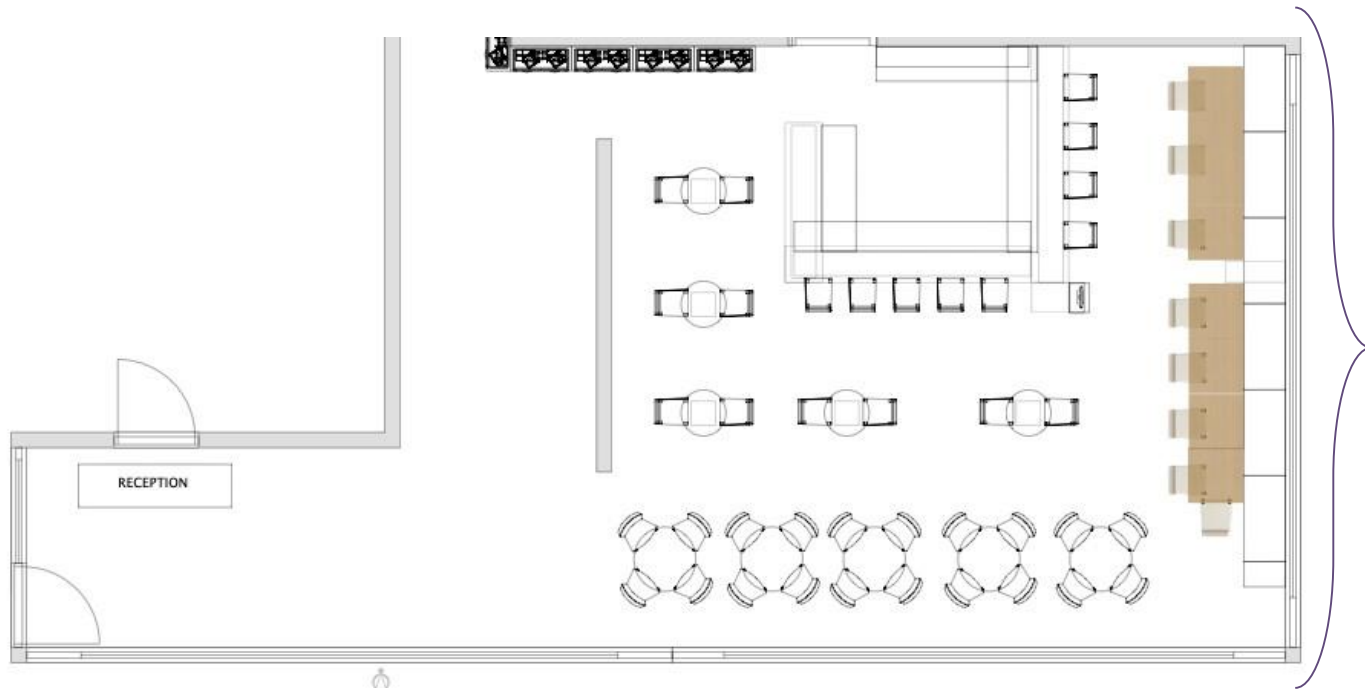

**roka canary wharf**  
*“restaurant & lounge”*

**roka canary wharf**  
*“lounge dining”*

**lounge dining capacity**  
minimum 15 guests  
maximum 18 guests

long rectangular table with  
banquette sitting

*all table allocations are  
subject to availability*

**roka canary wharf**  
*“lounge drink reception”*

**lounge drink reception capacity**  
maximum 40 guests

standing area  
banquette sitting  
direct access to the bar

*all table allocations are  
subject to availability*

**ROKA**  
canary wharf

**roka canary wharf**  
*“semi jungle dining”*

**semi jungle capacity**  
minimum 19 guests  
maximum 32 guests

multiple round tables in main dining room

*all table allocations are subject to availability*

**roka canary wharf**  
*“full jungle dining”*

**full jungle dining capacity**  
minimum of 33 guests  
maximum of 70 guests

multiple rounds tables  
two long rectangular tables  
one rectangular table with  
banquette sitting