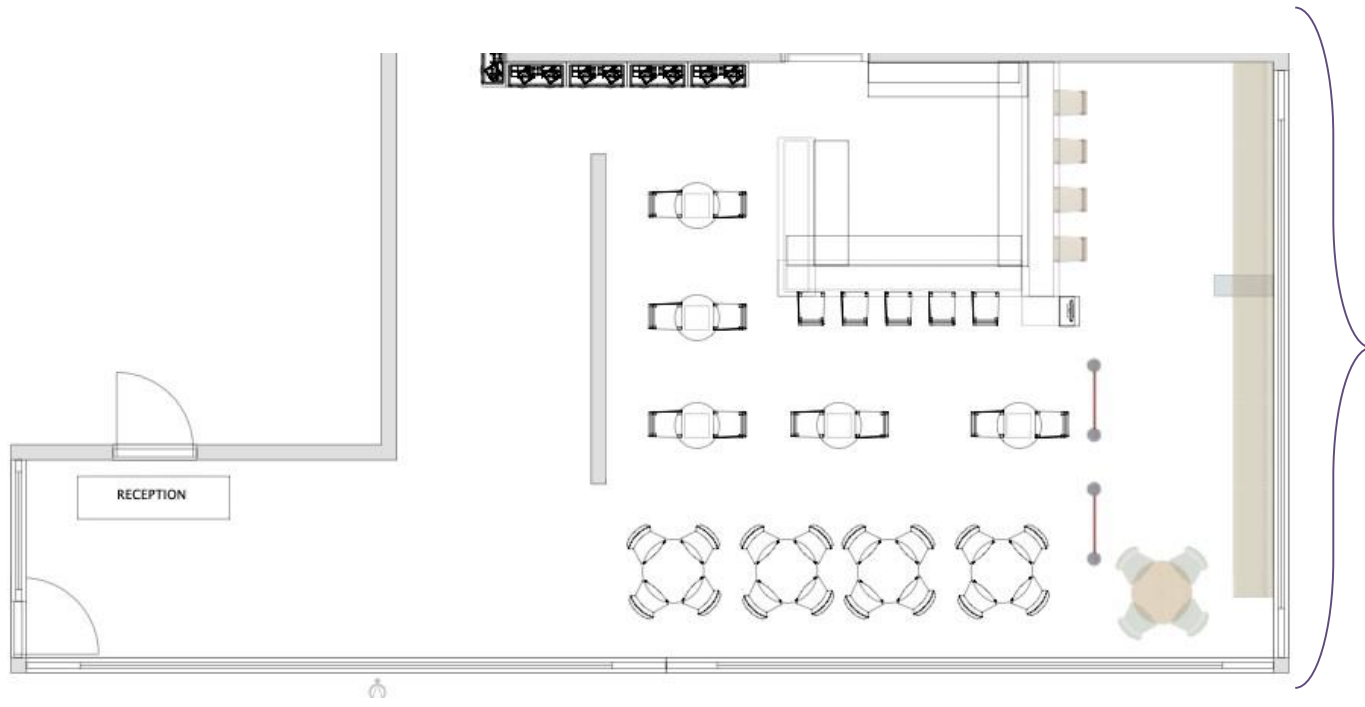

**roka canary wharf**  
*“restaurant & lounge”*

**roka canary wharf**  
*“lounge dining”*

**lounge dining capacity**  
minimum 15 guests  
maximum 18 guests

long rectangular table with  
banquette sitting

*all table allocations are  
subject to availability*

**roka canary wharf**  
*“lounge drink reception”*

**lounge drink reception capacity**  
maximum 40 guests

standing area  
banquette sitting  
direct access to the bar

*all table allocations are  
subject to availability*

**ROKA**  
canary wharf

**roka canary wharf**  
*“semi jungle dining”*

**semi jungle capacity**  
minimum 19 guests  
maximum 32 guests

multiple round tables in main dining room

*all table allocations are subject to availability*

**roka canary wharf**  
*“full jungle dining”*

**full jungle dining capacity**  
minimum of 33 guests  
maximum of 70 guests

multiple rounds tables  
two long rectangular tables  
one rectangular table with  
banquette sitting