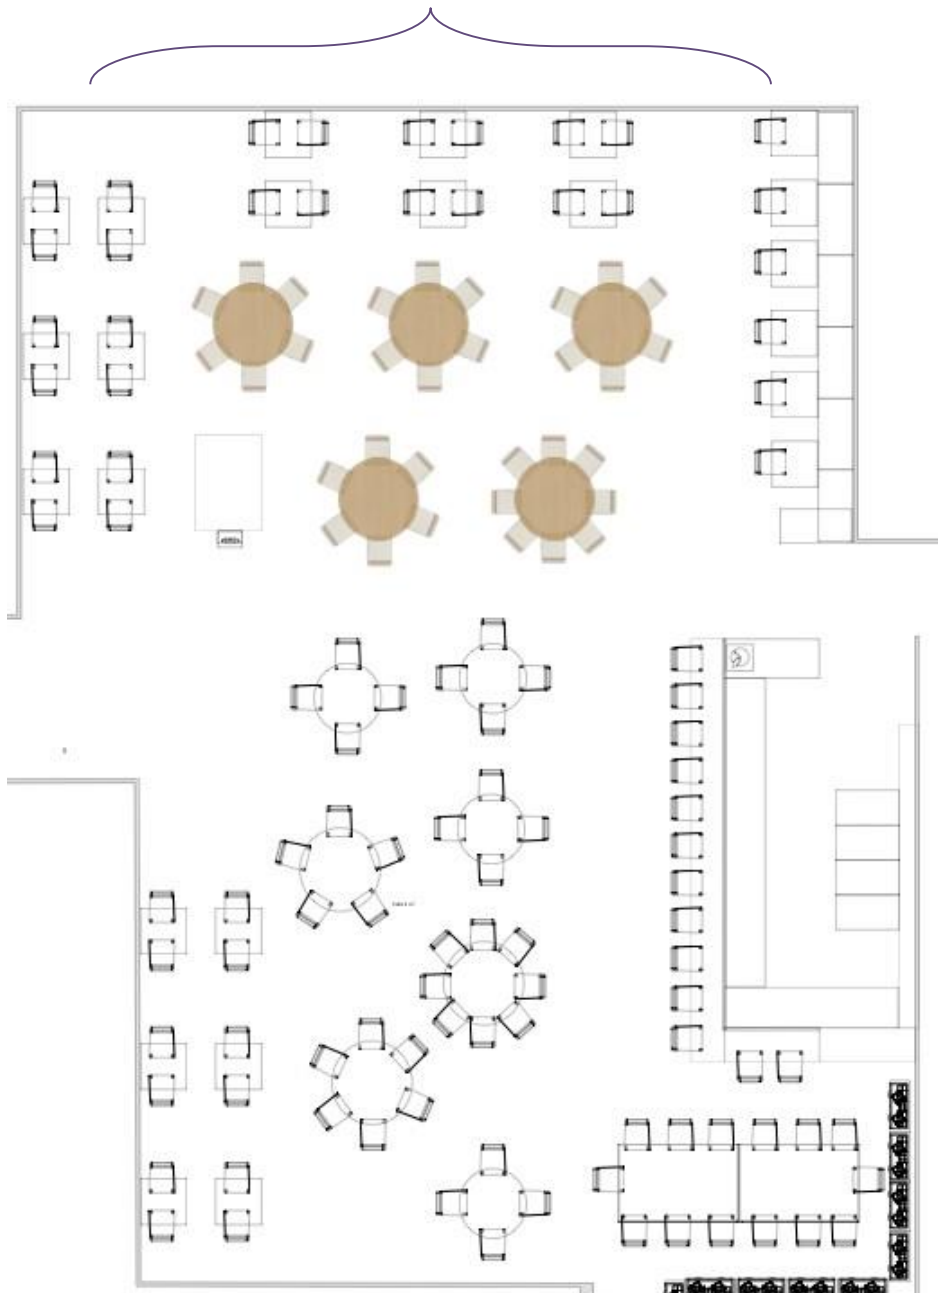

**roka canary wharf**  
*“restaurant & lounge”*

**roka canary wharf**  
*“lounge dining”*

**lounge dining capacity**  
minimum 15 guests  
maximum 18 guests

long rectangular table with  
banquette sitting

*all table allocations are  
subject to availability*

**roka canary wharf**  
*“lounge drink reception”*

**lounge drink reception capacity**  
maximum 40 guests

standing area  
banquette sitting  
direct access to the bar

*all table allocations are  
subject to availability*

**ROKA**  
canary wharf

**roka canary wharf**  
*“semi jungle dining”*

**semi jungle capacity**  
minimum 19 guests  
maximum 32 guests

multiple round tables in main dining room

*all table allocations are subject to availability*

**roka canary wharf**  
*“full jungle dining”*

**full jungle dining capacity**  
minimum of 33 guests  
maximum of 70 guests

multiple rounds tables  
two long rectangular tables  
one rectangular table with  
banquette sitting