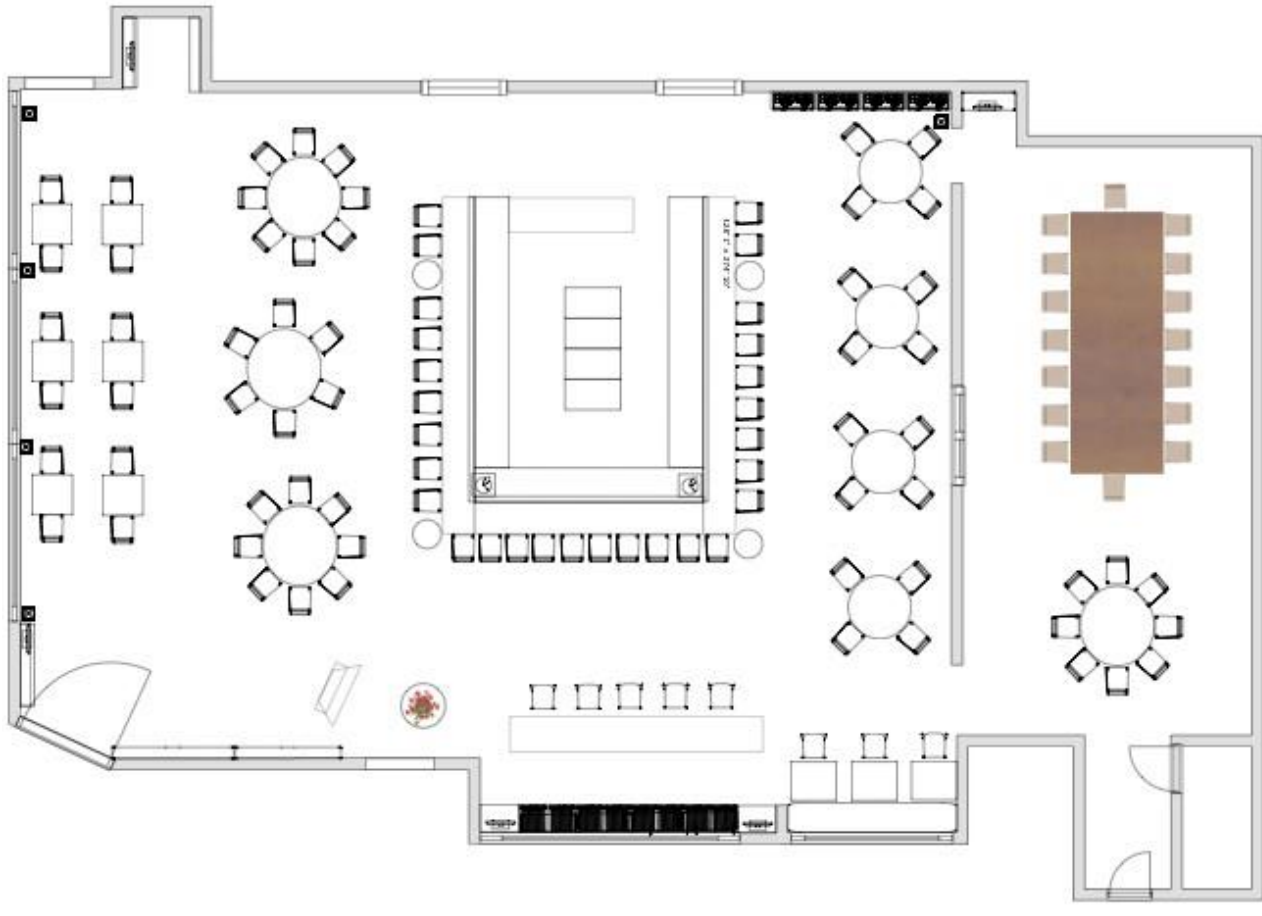

ROKA
mayfair

roka mayfair
*“adzuki semi private
dining room”*

roka mayfair
“adzuki semi private dining room”

none exclusive capacity
maximum 16 guests

long rectangular table
or
two round tables

round table for other diners

*all table allocations are
subject to availability*

roka mayfair
“adzuki semi private dining room”

exclusive capacity
rectangular table format
no minimum
maximum 24 guests

long rectangular table
or
three round tables

*all table allocations are
subject to availability*

roka mayfair
“adzuki semi private dining room”

**exclusive capacity
round table format**
no minimum
maximum 24 guests

three round tables

*all table allocations are
subject to availability*