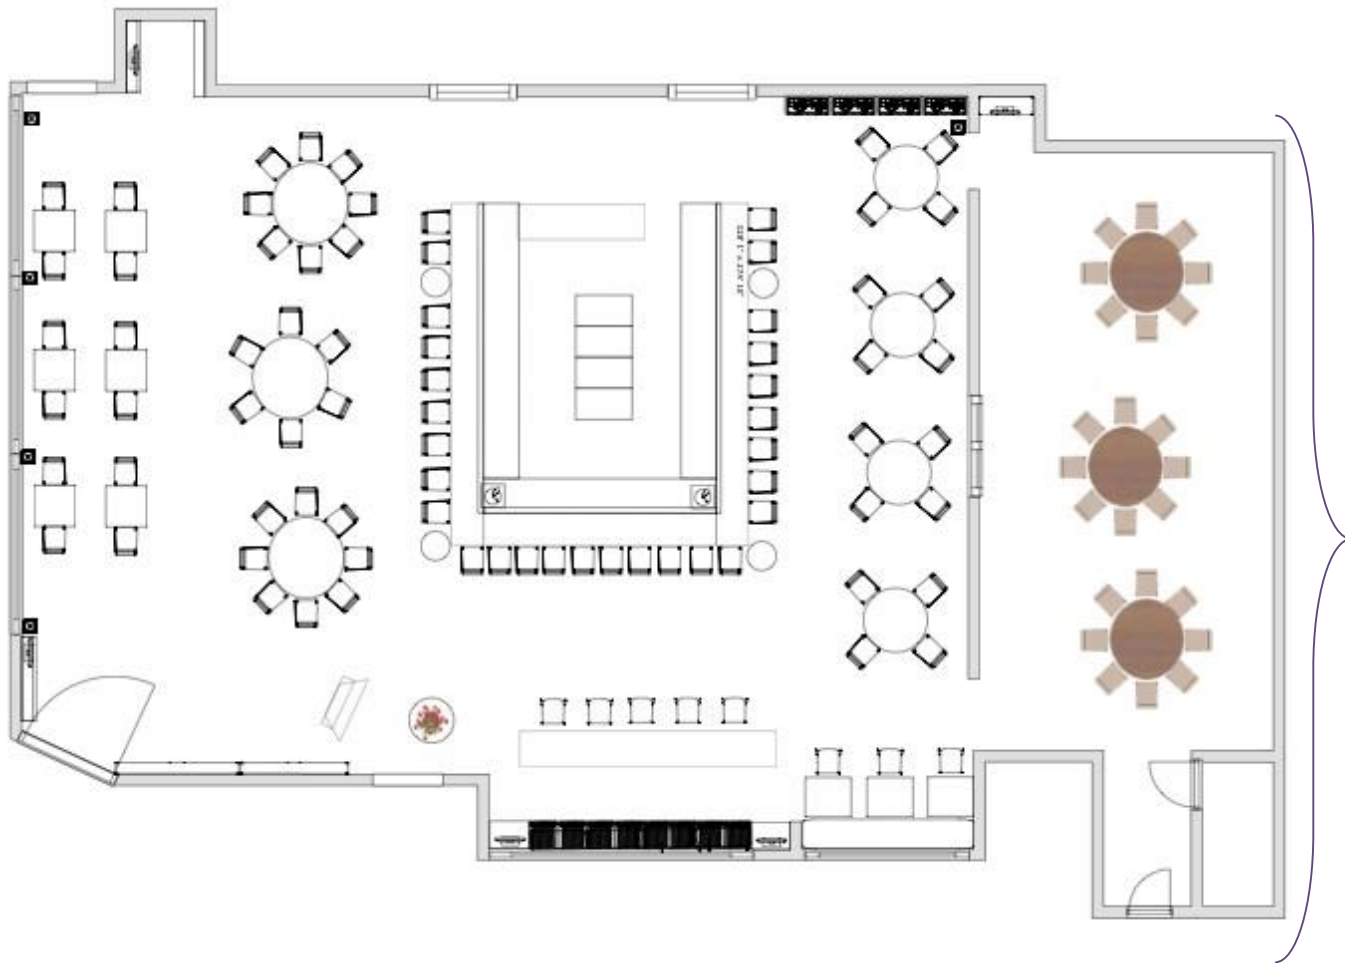

ROKA
mayfair

roka mayfair
*“adzuki semi private
dining room”*

roka mayfair
“adzuki semi private dining room”

none exclusive capacity
maximum 16 guests

long rectangular table
or
two round tables

round table for other diners

*all table allocations are
subject to availability*

roka mayfair
“adzuki semi private dining room”

exclusive capacity
rectangular table format
no minimum
maximum 24 guests

long rectangular table
or
three round tables

*all table allocations are
subject to availability*

roka mayfair
“adzuki semi private dining room”

**exclusive capacity
round table format**
no minimum
maximum 24 guests

three round tables

*all table allocations are
subject to availability*