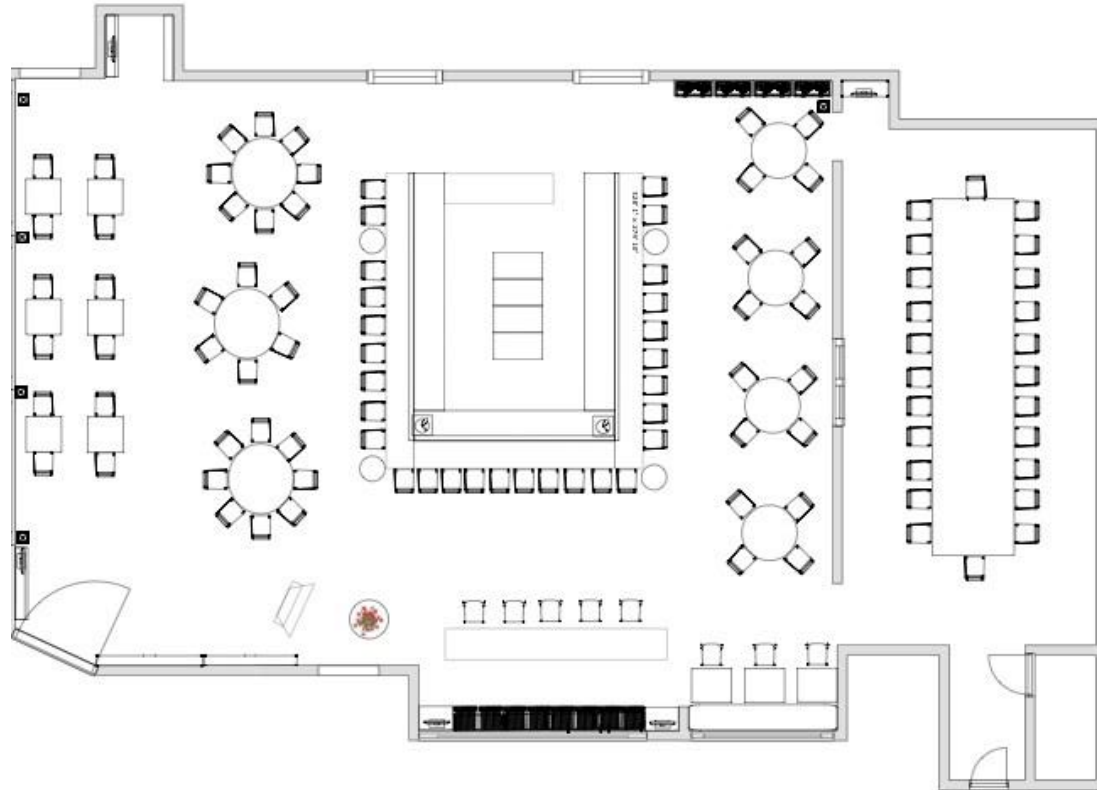

ROKA
mayfair

roka mayfair
*“adzuki semi private
dining room”*

roka mayfair
“adzuki semi private dining room”

none exclusive capacity
maximum 16 guests

long rectangular table
or
two round tables

round table for other diners

*all table allocations are
subject to availability*

roka mayfair
“adzuki semi private dining room”

exclusive capacity
rectangular table format
no minimum
maximum 24 guests

long rectangular table
or
three round tables

*all table allocations are
subject to availability*

roka mayfair
“adzuki semi private dining room”

**exclusive capacity
round table format**
no minimum
maximum 24 guests

three round tables

*all table allocations are
subject to availability*