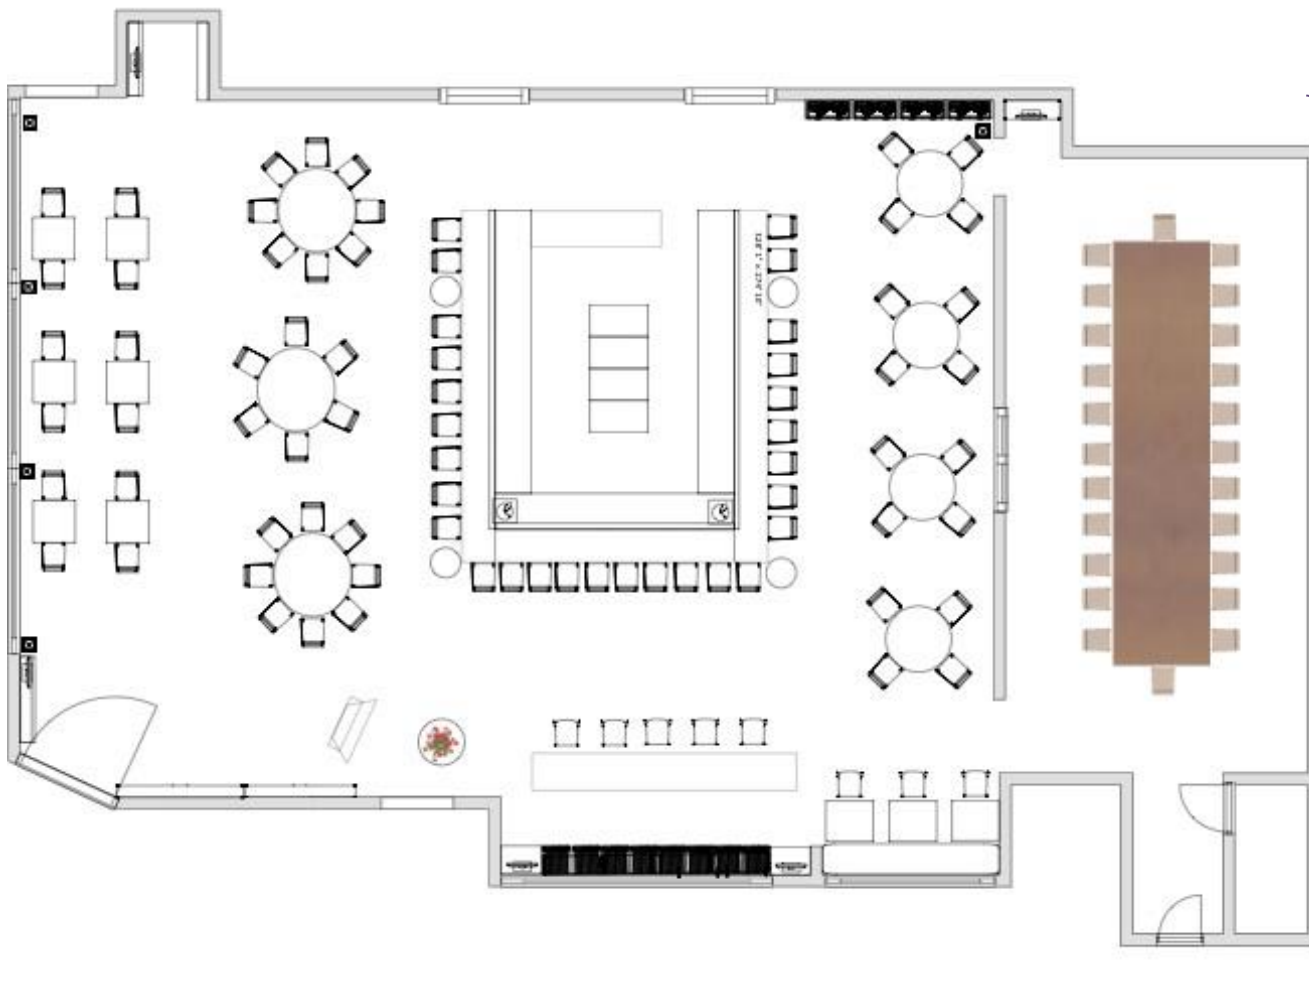

ROKA
mayfair

roka mayfair
*“adzuki semi private
dining room”*

roka mayfair
“adzuki semi private dining room”

none exclusive capacity
maximum 16 guests

long rectangular table
or
two round tables

round table for other diners

*all table allocations are
subject to availability*

roka mayfair
“adzuki semi private dining room”

exclusive capacity
rectangular table format
no minimum
maximum 24 guests

long rectangular table
or
three round tables

*all table allocations are
subject to availability*

roka mayfair
“adzuki semi private dining room”

**exclusive capacity
round table format**
no minimum
maximum 24 guests

three round tables

*all table allocations are
subject to availability*