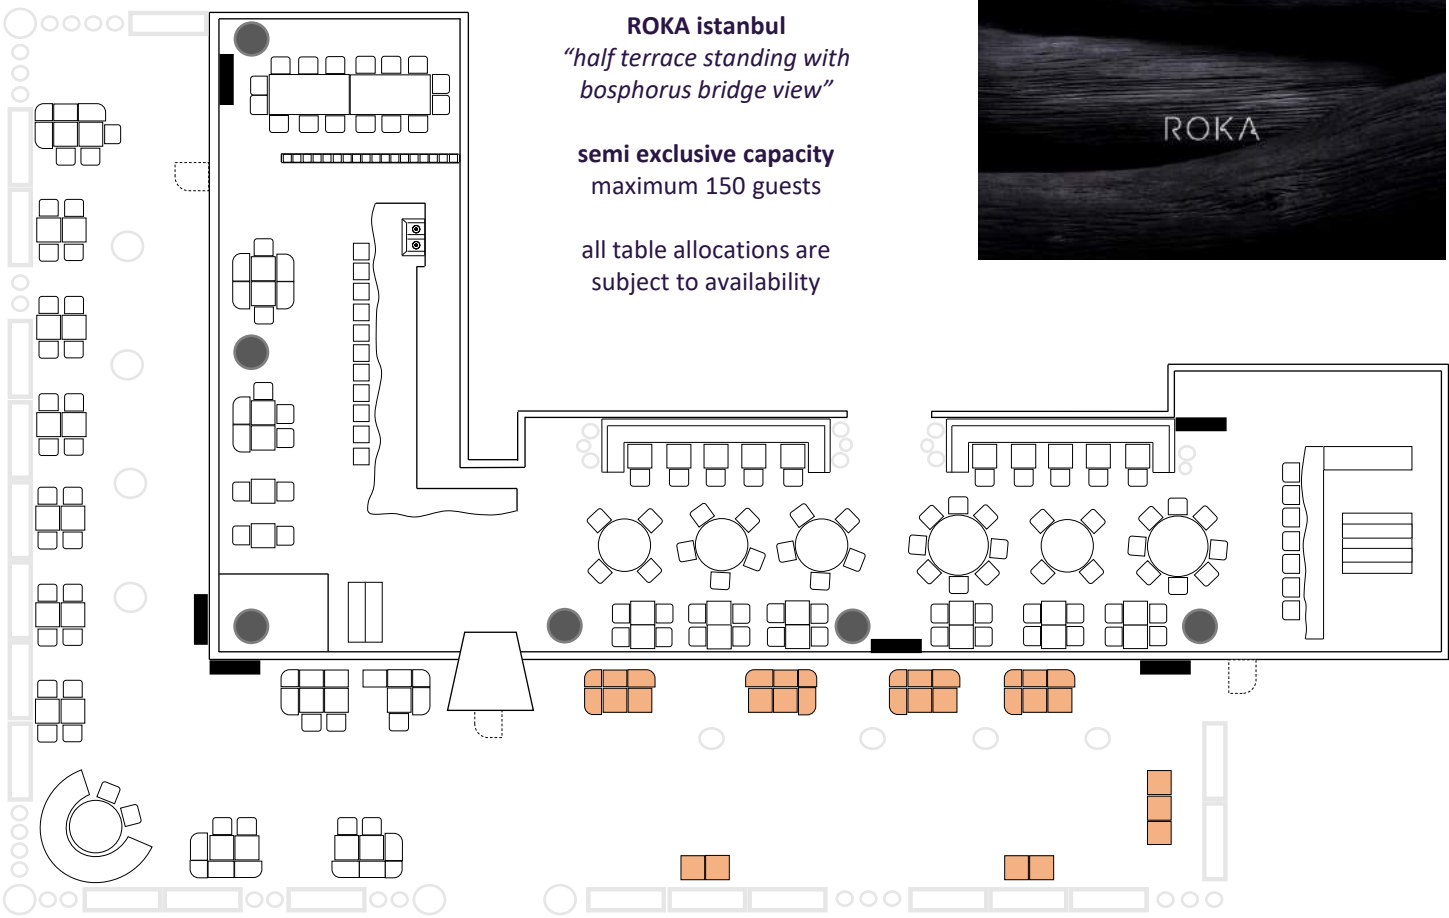

7 rectangular tables

all table allocations are
subject to availability

ROKA istanbul
*"private terrace with
bosphorus bridge view"*

exclusive capacity
maximum 120 guests

11 rectangular tables
and
1 round table

all table allocations are
subject to availability

ROKA istanbul

*"half terrace standing with
bosphorus bridge view"*

semi exclusive capacity
maximum 150 guests

all table allocations are
subject to availability