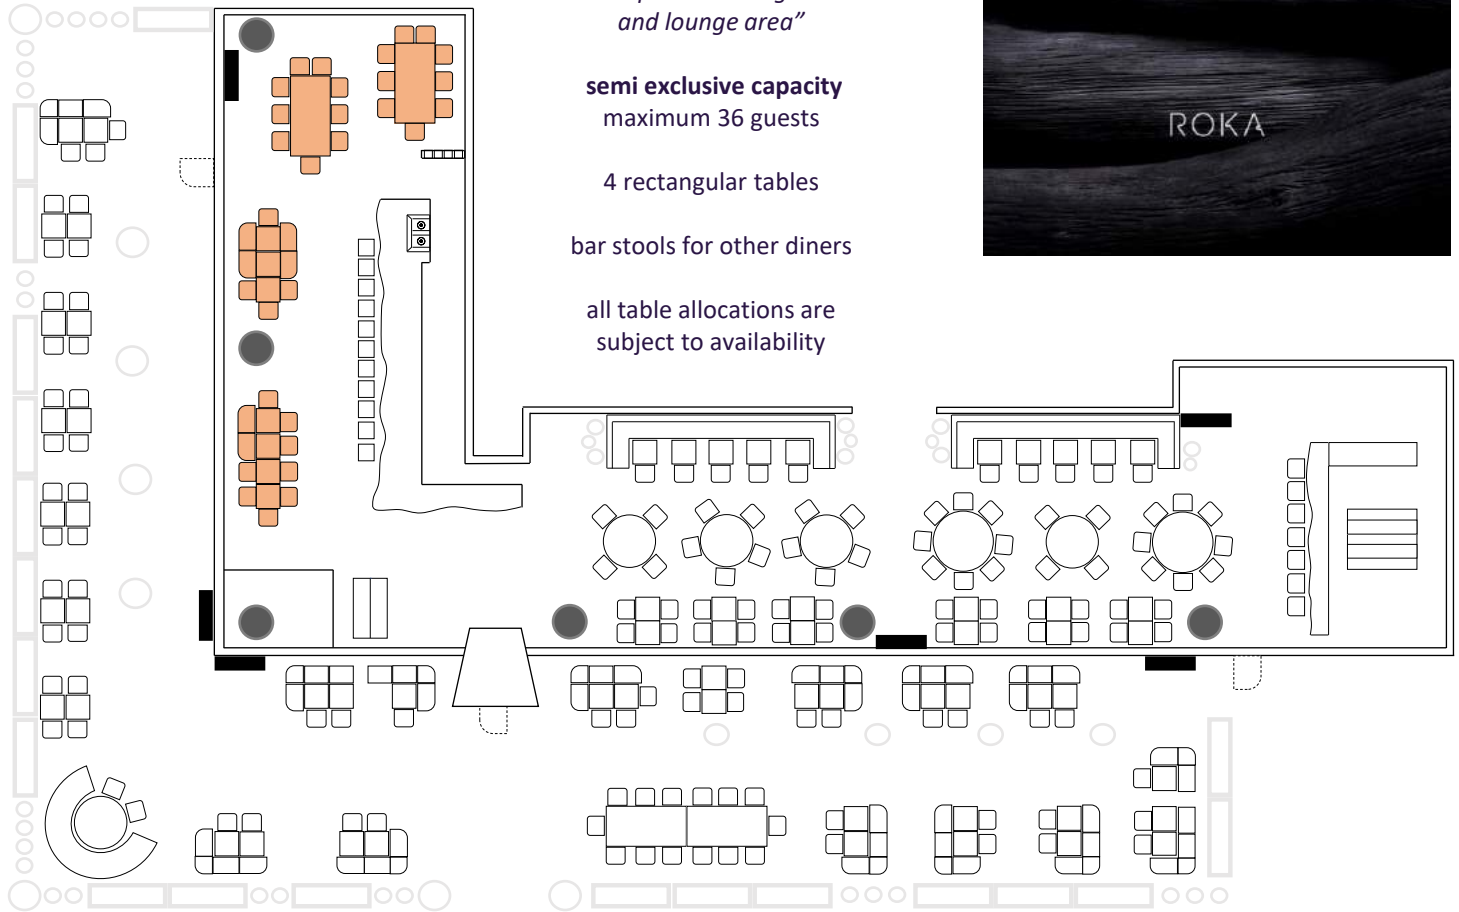

2 rectangular tables

all table allocations are
subject to availability

ROKA istanbul
"lounge area"

non exclusive capacity
maximum 18 guests

2 rectangular tables

bar stools for other diners

all table allocations are
subject to availability

ROKA istanbul

*“semi private dining room
and lounge area”*

semi exclusive capacity
maximum 36 guests

4 rectangular tables

bar stools for other diners

all table allocations are
subject to availability

ROKA istanbul
*"terrace table with
bosphorus bridge view"*

non exclusive capacity
maximum 16 guests

long rectangular table

all table allocations are
subject to availability

ROKA istanbul

*“half private terrace with
bosphorus bridge view”*

semi exclusive capacity
maximum 70 guests

all table allocations are
subject to availability

ROKA istanbul

*"half terrace standing with
bosphorus bridge view"*

semi exclusive capacity
maximum 150 guests

all table allocations are
subject to availability