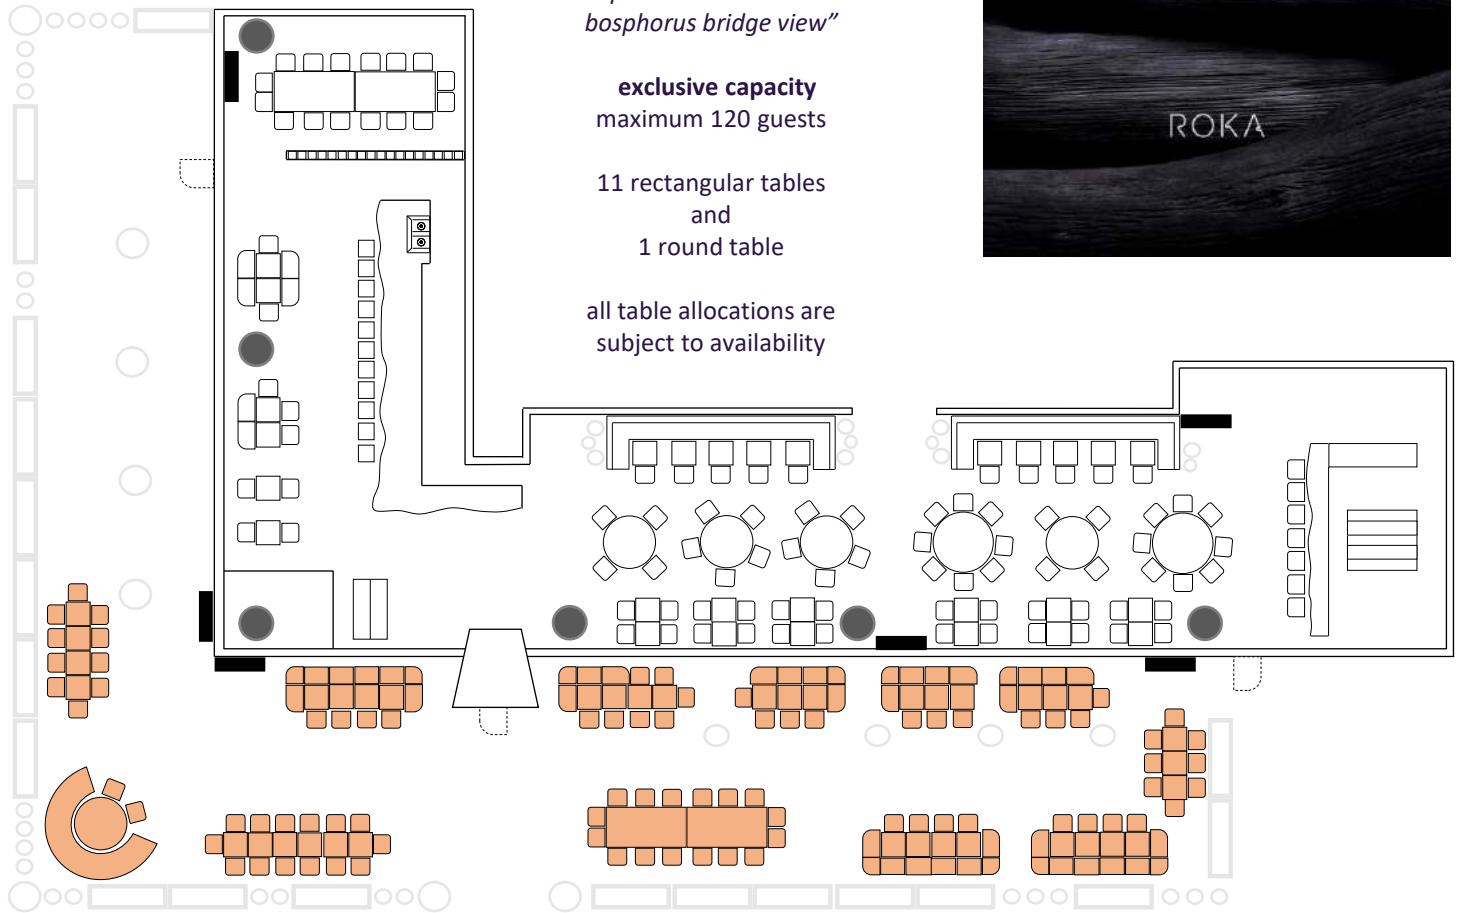

2 rectangular tables

all table allocations are
subject to availability

ROKA istanbul
"lounge area"

non exclusive capacity
maximum 18 guests

2 rectangular tables

bar stools for other diners

all table allocations are
subject to availability

ROKA istanbul

*“semi private dining room
and lounge area”*

semi exclusive capacity
maximum 36 guests

4 rectangular tables

bar stools for other diners

all table allocations are
subject to availability

ROKA istanbul
*"terrace table with
bosphorus bridge view"*

7 rectangular tables

all table allocations are
subject to availability

ROKA istanbul
*"private terrace with
bosphorus bridge view"*

exclusive capacity
maximum 120 guests

11 rectangular tables
and
1 round table

all table allocations are
subject to availability

ROKA istanbul

*"half terrace standing with
bosphorus bridge view"*

semi exclusive capacity
maximum 150 guests

all table allocations are
subject to availability