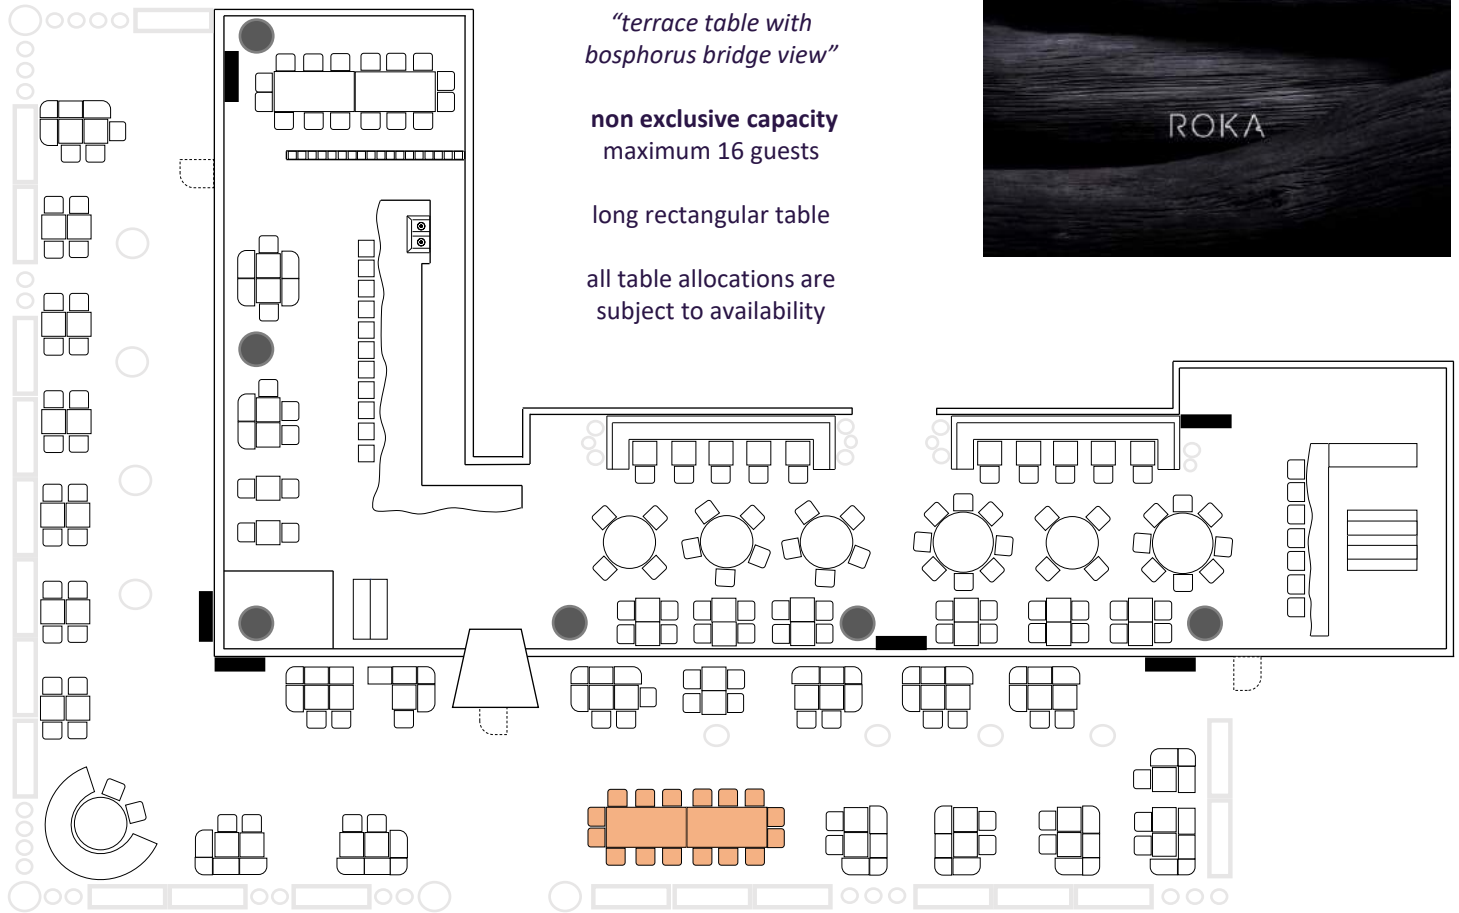

2 rectangular tables

all table allocations are
subject to availability

ROKA istanbul
"lounge area"

non exclusive capacity
maximum 18 guests

2 rectangular tables

bar stools for other diners

all table allocations are
subject to availability

ROKA istanbul

*“semi private dining room
and lounge area”*

semi exclusive capacity
maximum 36 guests

4 rectangular tables

bar stools for other diners

all table allocations are
subject to availability

ROKA istanbul
*"terrace table with
bosphorus bridge view"*

non exclusive capacity
maximum 16 guests

long rectangular table

all table allocations are
subject to availability

ROKA istanbul

*“half private terrace with
bosphorus bridge view”*

semi exclusive capacity
maximum 70 guests

all table allocations are
subject to availability

ROKA istanbul

*"half terrace standing with
bosphorus bridge view"*

semi exclusive capacity
maximum 150 guests

all table allocations are
subject to availability