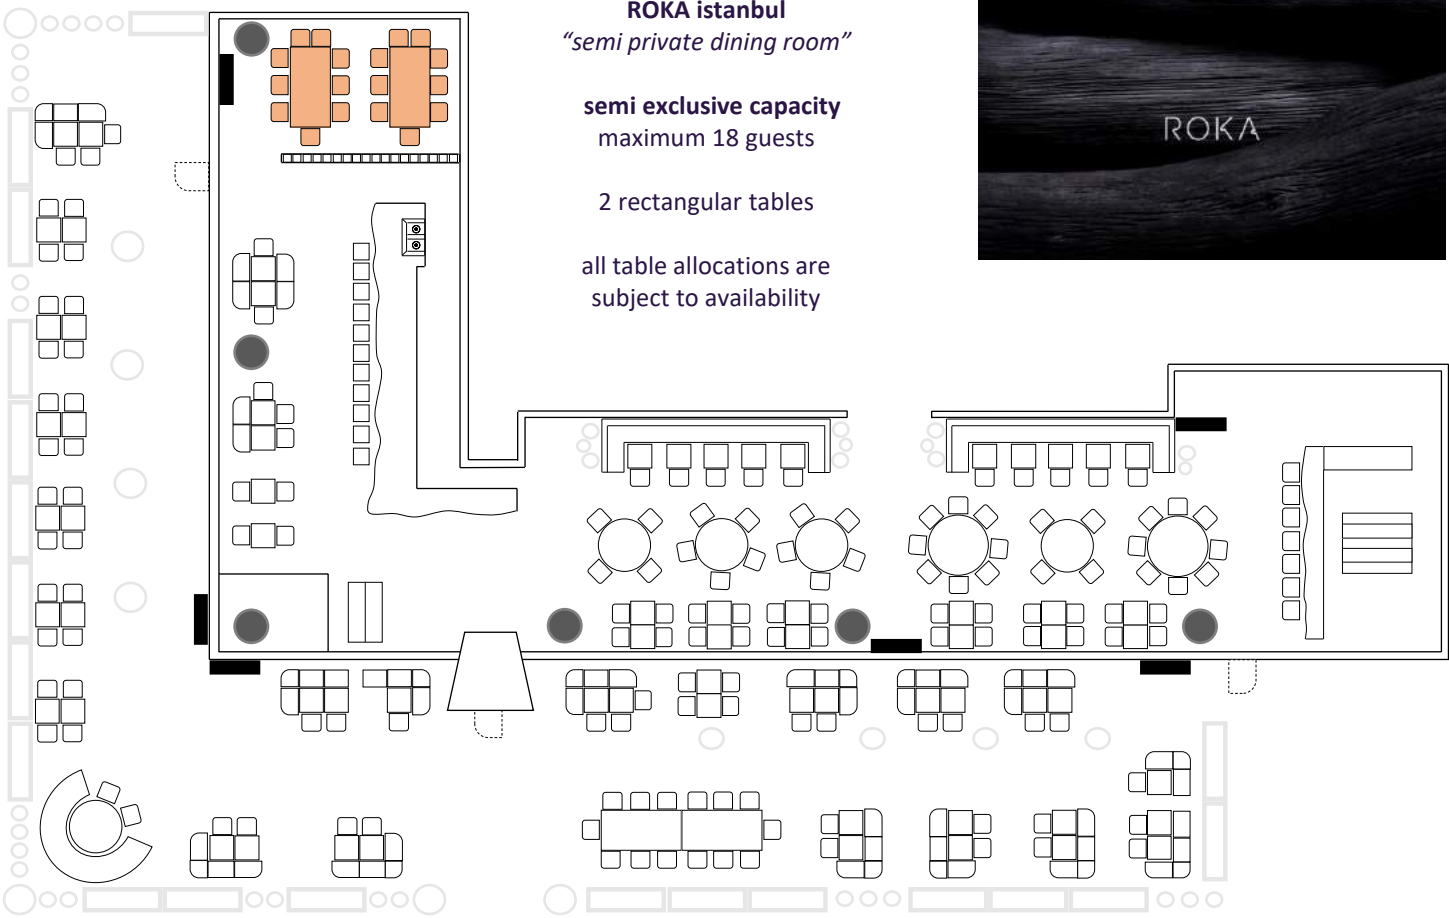

ROKA istanbul
"semi private dining room"

semi exclusive capacity
maximum 16 guests

long rectangular table

all table allocations are
subject to availability

ROKA istanbul
"semi private dining room"

semi exclusive capacity
maximum 18 guests

2 rectangular tables

all table allocations are
subject to availability

ROKA istanbul
"lounge area"

non exclusive capacity
maximum 18 guests

2 rectangular tables

bar stools for other diners

all table allocations are
subject to availability

ROKA istanbul

*“semi private dining room
and lounge area”*

semi exclusive capacity
maximum 36 guests

4 rectangular tables

bar stools for other diners

all table allocations are
subject to availability

ROKA istanbul
*"terrace table with
bosphorus bridge view"*

7 rectangular tables

all table allocations are
subject to availability

ROKA istanbul
*"private terrace with
bosphorus bridge view"*

exclusive capacity
maximum 120 guests

11 rectangular tables
and
1 round table