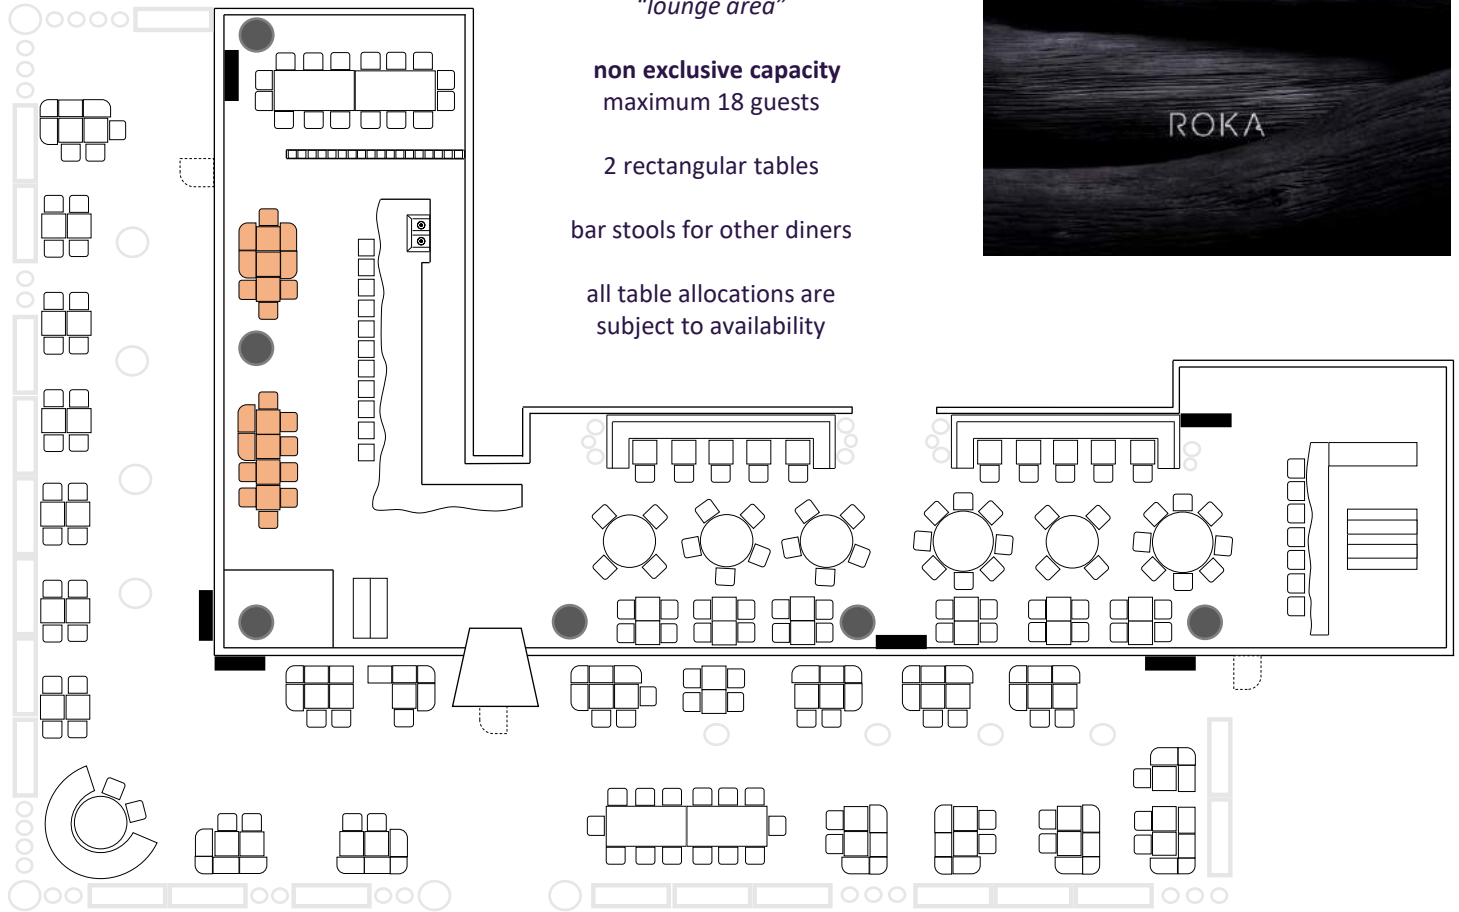

ROKA istanbul
"semi private dining room"

semi exclusive capacity
maximum 16 guests

long rectangular table

all table allocations are
subject to availability

ROKA istanbul
"semi private dining room"

semi exclusive capacity
maximum 18 guests

2 rectangular tables

all table allocations are
subject to availability

ROKA istanbul
"lounge area"

non exclusive capacity
maximum 18 guests

2 rectangular tables

bar stools for other diners

all table allocations are
subject to availability

ROKA istanbul

*“semi private dining room
and lounge area”*

semi exclusive capacity
maximum 36 guests

4 rectangular tables

bar stools for other diners

all table allocations are
subject to availability

ROKA istanbul
*"terrace table with
bosphorus bridge view"*

non exclusive capacity
maximum 16 guests

long rectangular table

all table allocations are
subject to availability

ROKA istanbul

*“half private terrace with
bosphorus bridge view”*

semi exclusive capacity
maximum 70 guests