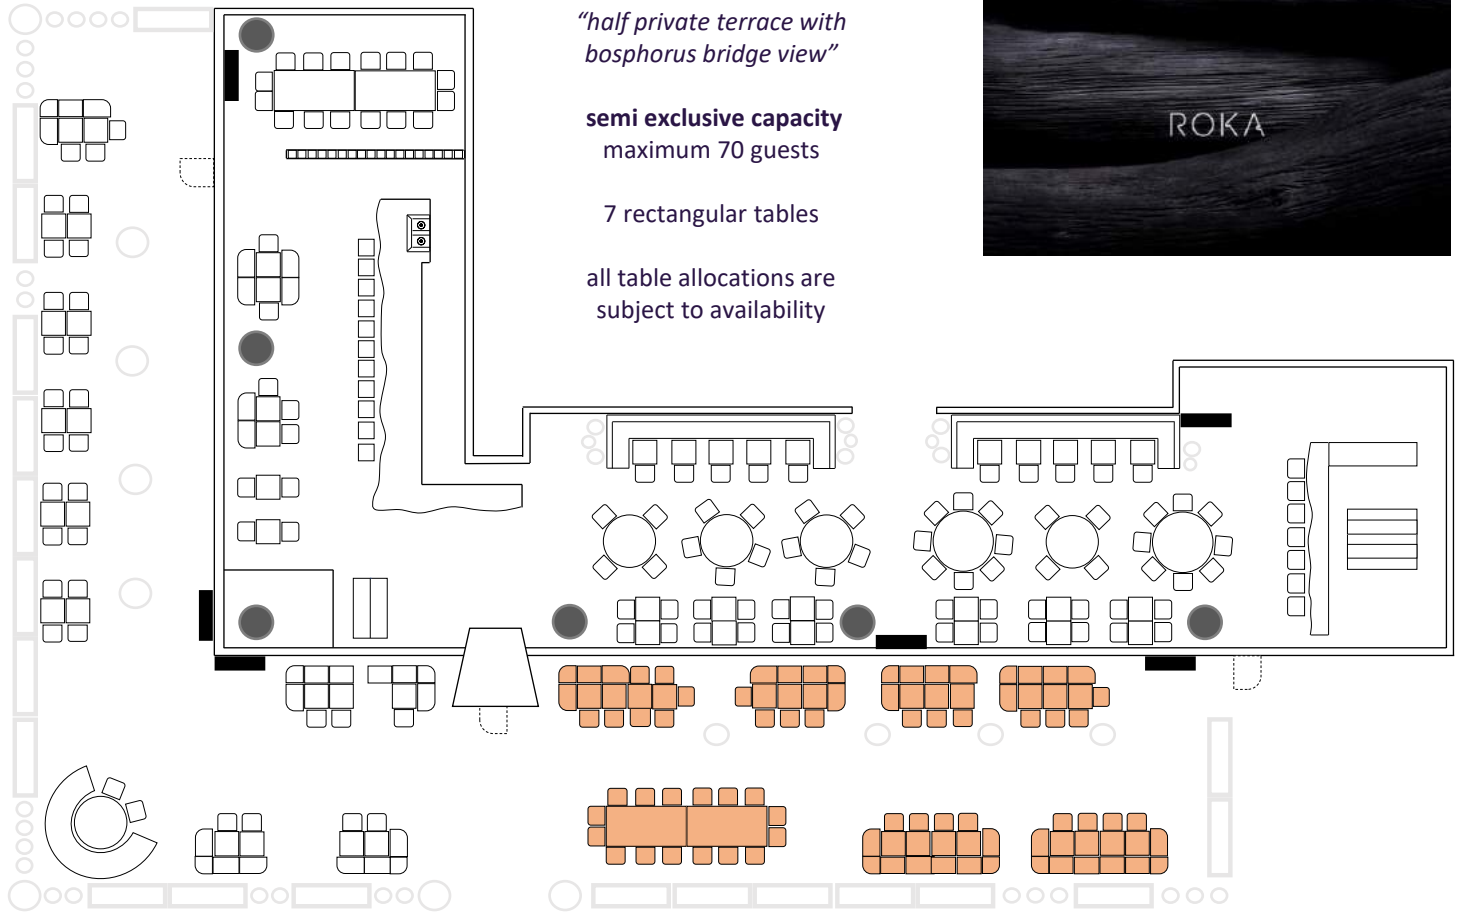

ROKA istanbul

*“semi private dining room
and lounge area”*

semi exclusive capacity
maximum 36 guests

4 rectangular tables

bar stools for other diners

all table allocations are
subject to availability

ROKA istanbul
*"terrace table with
bosphorus bridge view"*

non exclusive capacity
maximum 16 guests

long rectangular table

all table allocations are
subject to availability

ROKA istanbul

*“half private terrace with
bosphorus bridge view”*

semi exclusive capacity
maximum 70 guests

7 rectangular tables

all table allocations are
subject to availability

ROKA istanbul
*"private terrace with
bosphorus bridge view"*

exclusive capacity
maximum 120 guests

11 rectangular tables
and
1 round table

all table allocations are
subject to availability

ROKA istanbul

*"half terrace standing with
bosphorus bridge view"*

semi exclusive capacity
maximum 150 guests

all table allocations are
subject to availability