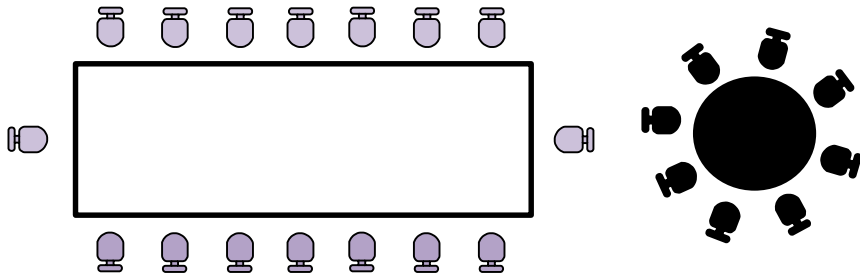

Roka Mayfair Adzuki
None Exclusive hire

10-16 pax (two round tables)
Third table for other dining guests

10-16 pax (square top)
Third table for other dining guests

Roka Mayfair Adzuki
Exclusive hire

10-24 (snake formation)

10-24 (square tops)