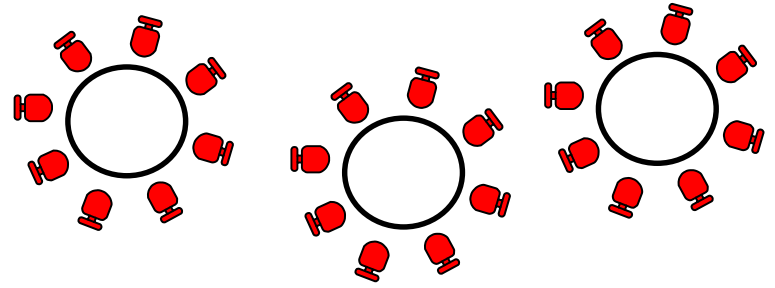

Roka Mayfair Adzuki
None Exclusive hire

10-16 pax (two round tables)
Third table for other dining guests

10-16 pax (square top)
Third table for other dining guests

Roka Mayfair Adzuki
Exclusive hire

10-24 (snake formation)

10-24 (square tops)