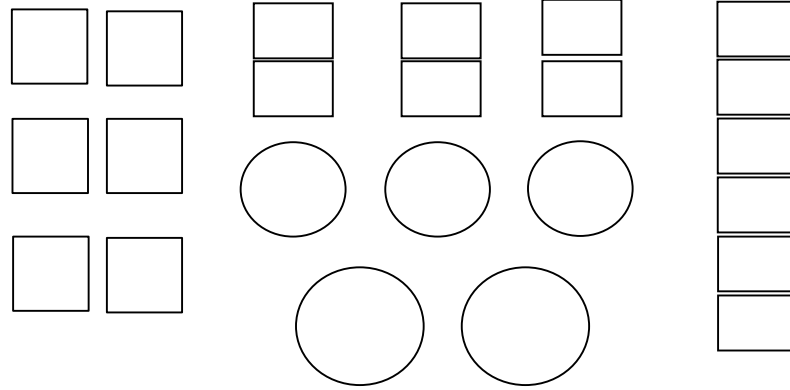

# Roka Canary Wharf Jungle

From 19 up to 70