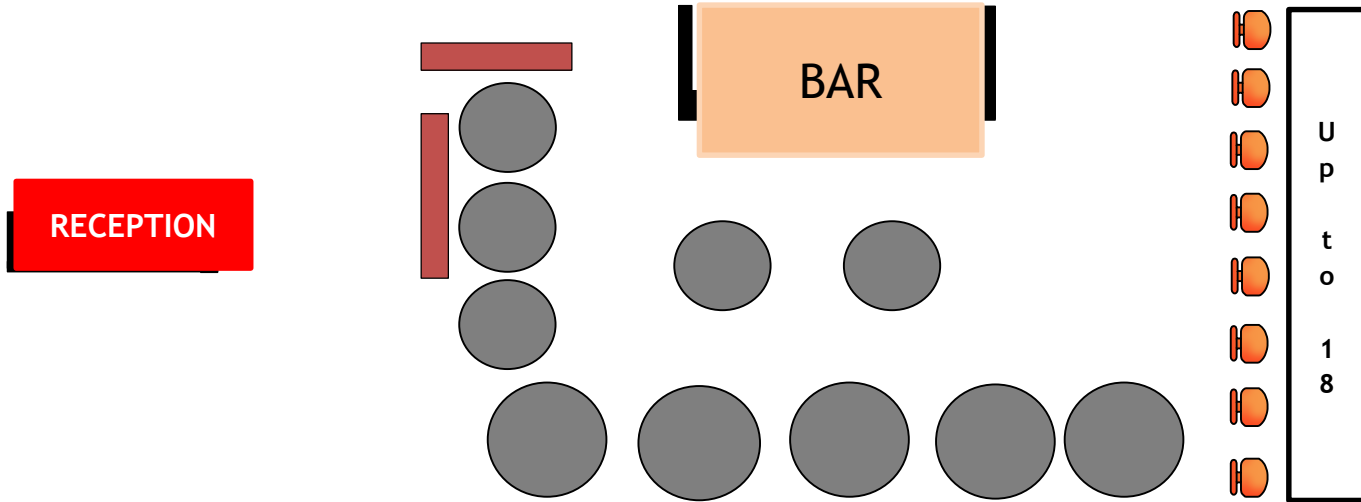

# Roka Canary Wharf Jungle

From 19 up to 70

# Roka Canary Wharf lounge

From 15 up to 18