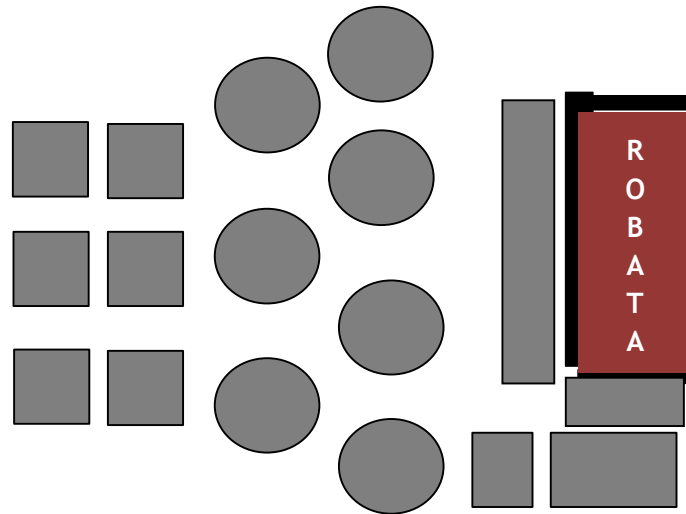

# Roka Canary Wharf Jungle

From 19 up to 70

# Roka Canary Wharf lounge

From 15 up to 18