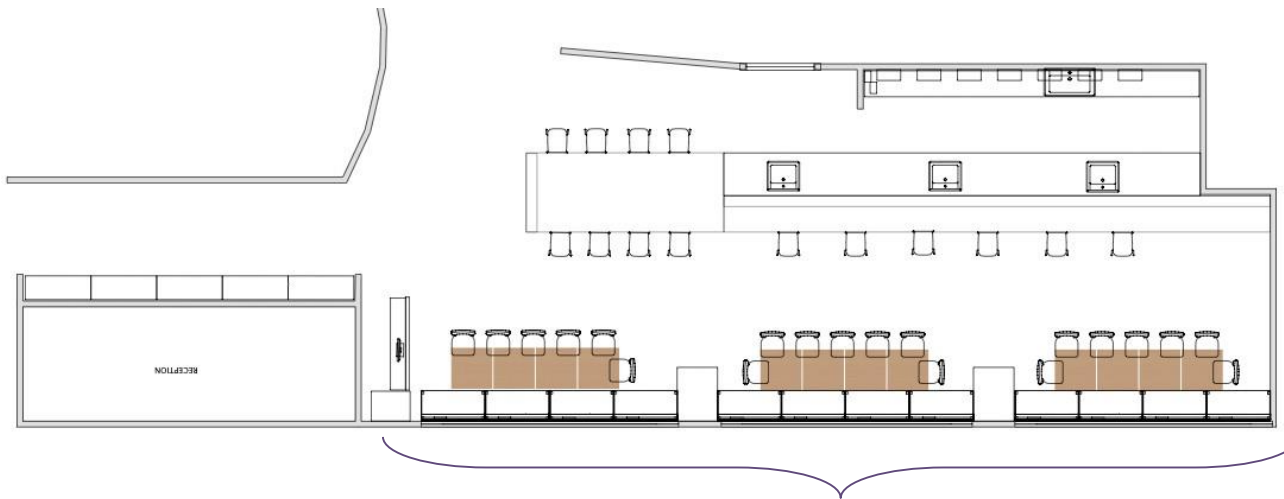

roka aldwych
“restaurant & lounge”

roka aldwych
“lounge dining”

lounge capacity
minimum 11 guests
maximum 35 guests

across three long rectangular
table

up to 45 guests including
sharing table
(high table with stools)

*all table allocations are
subject to availability*

roka aldwych
“lounge drinks reception”

lounge drink reception
capacity
maximum 30 guests

cordoned area
banquette sitting
tables available
direct access to the bar

*all table allocations are
subject to availability*

roka aldwych
"restaurant dining"

restaurant group dining capacity
minimum of 11 guests
maximum of 16 guests

long rectangular table

*all table allocations are
subject to availability*