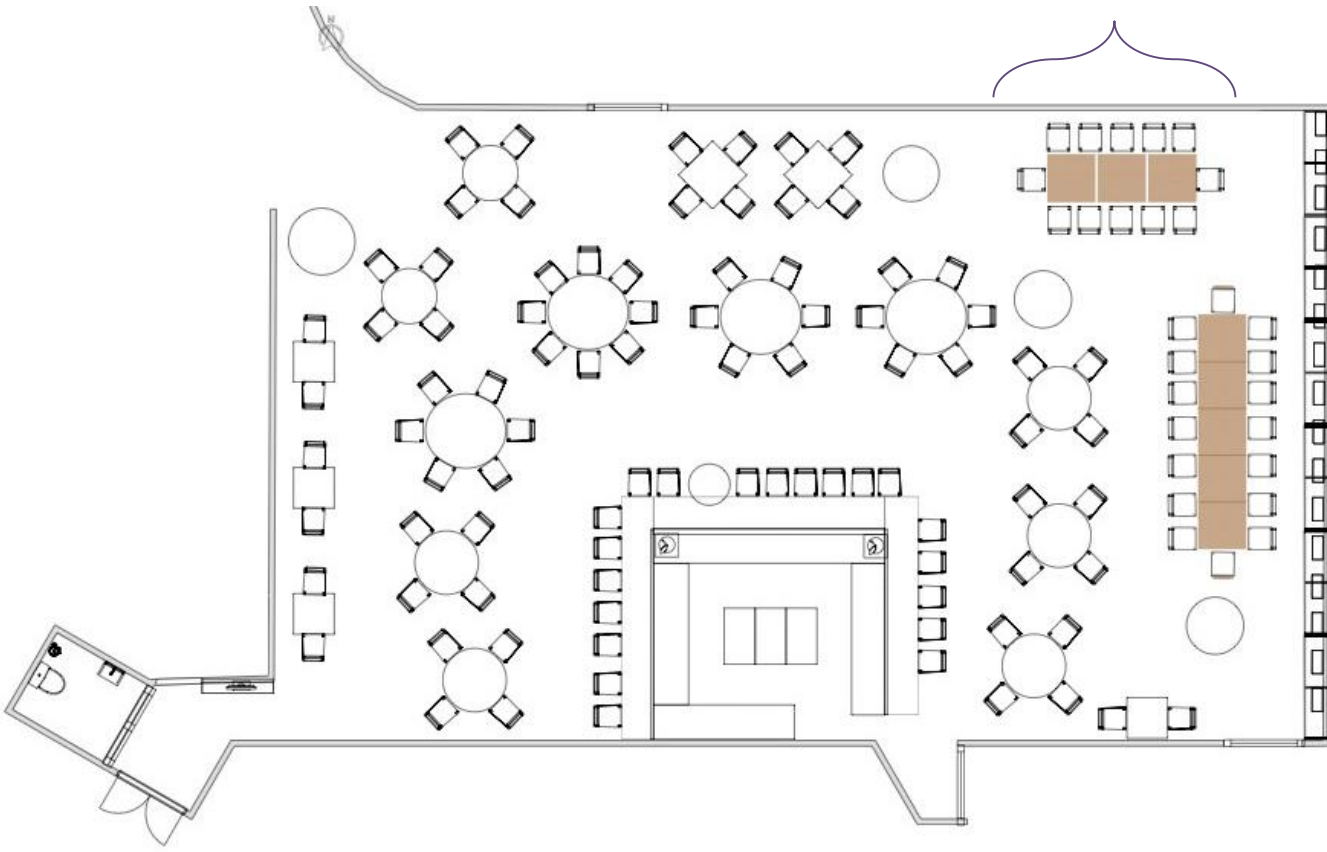

roka aldwych
“restaurant & lounge”

roka aldwych
“lounge dining”

lounge capacity
minimum 11 guests
maximum 35 guests

across three long rectangular
table

up to 45 guests including
sharing table
(high table with stools)

*all table allocations are
subject to availability*

roka aldwych
“lounge drinks reception”

lounge drink reception
capacity
maximum 30 guests

cordoned area
banquette sitting
tables available
direct access to the bar

*all table allocations are
subject to availability*

roka aldwych
"restaurant dining"

restaurant group dining capacity
minimum of 11 guests
maximum of 16 guests

long rectangular table

*all table allocations are
subject to availability*