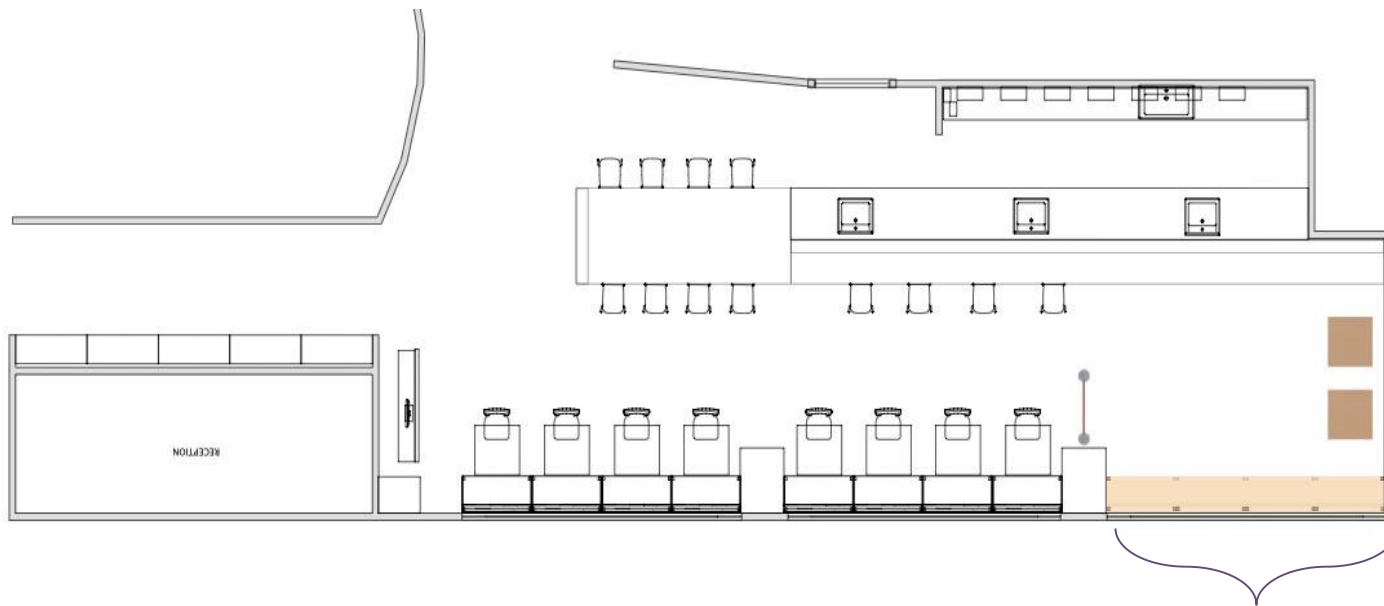

roka aldwych
“restaurant & lounge”

roka aldwych
“lounge dining”

lounge capacity
minimum 11 guests
maximum 35 guests

across three long rectangular
table

up to 45 guests including
sharing table
(high table with stools)

*all table allocations are
subject to availability*

roka aldwych
“lounge drinks reception”

lounge drink reception
capacity
maximum 30 guests

cordoned area
banquette sitting
tables available
direct access to the bar

*all table allocations are
subject to availability*

roka aldwych
"restaurant dining"

restaurant group dining capacity
minimum of 11 guests
maximum of 16 guests

long rectangular table

*all table allocations are
subject to availability*