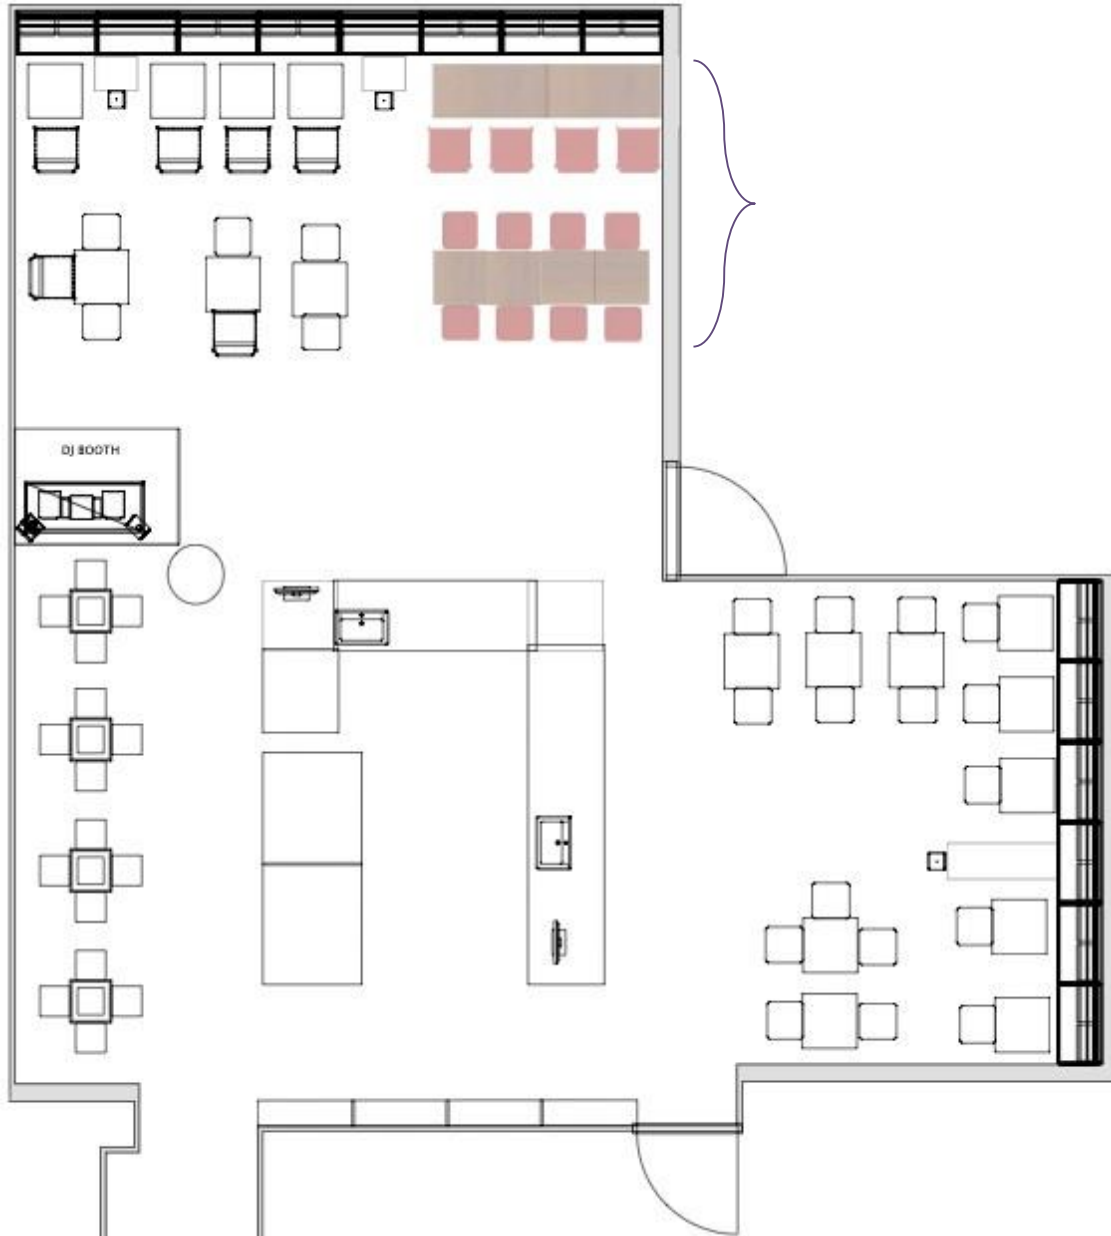

shochu

shochu  
"lounge"

**shochu lounge**  
*"lounge dining"*

**lounge capacity**  
from 13 to 16 guests maximum

across two long rectangular  
table

*all table allocations are  
subject to availability*

**shochu lounge**  
*“lounge dining”*

**lounge capacity**  
from 9 to 12 guest maximum  
one long rectangular table  
from 17 to 24 guests maximum  
across two long rectangular  
tables

*all table allocations are  
subject to availability*